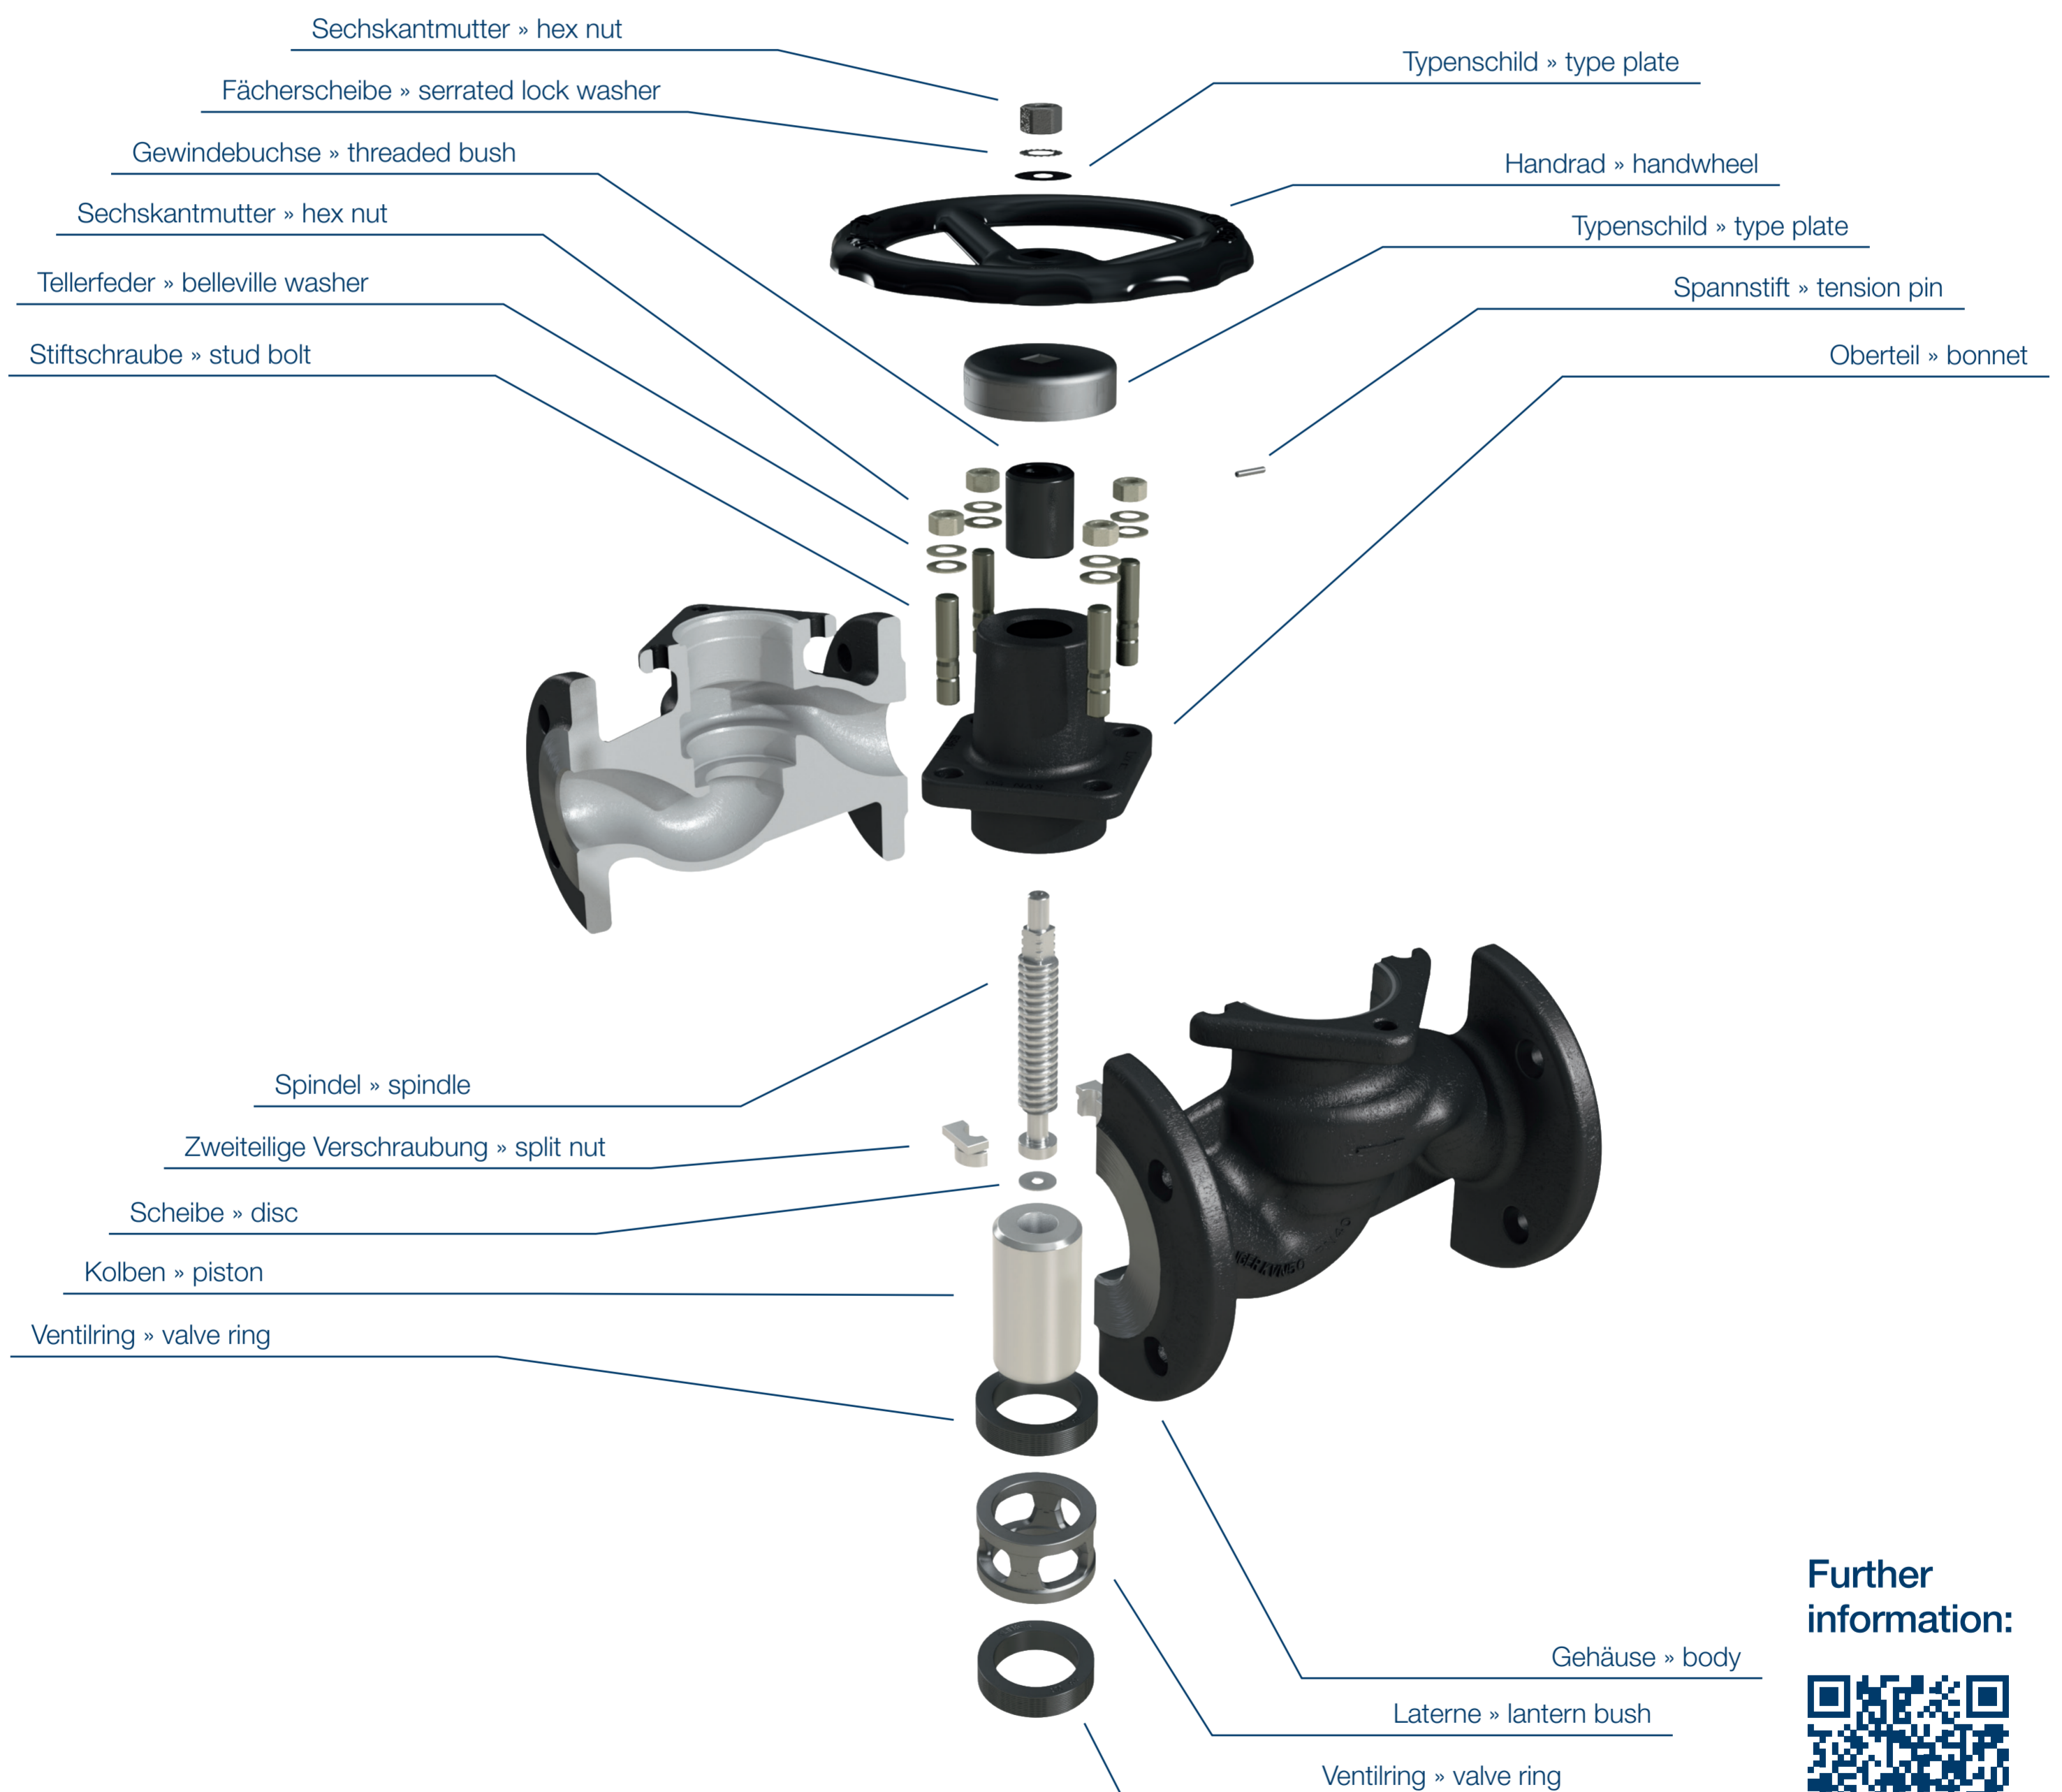

PISTON VALVES KVN ≤ DN 50

Further information: